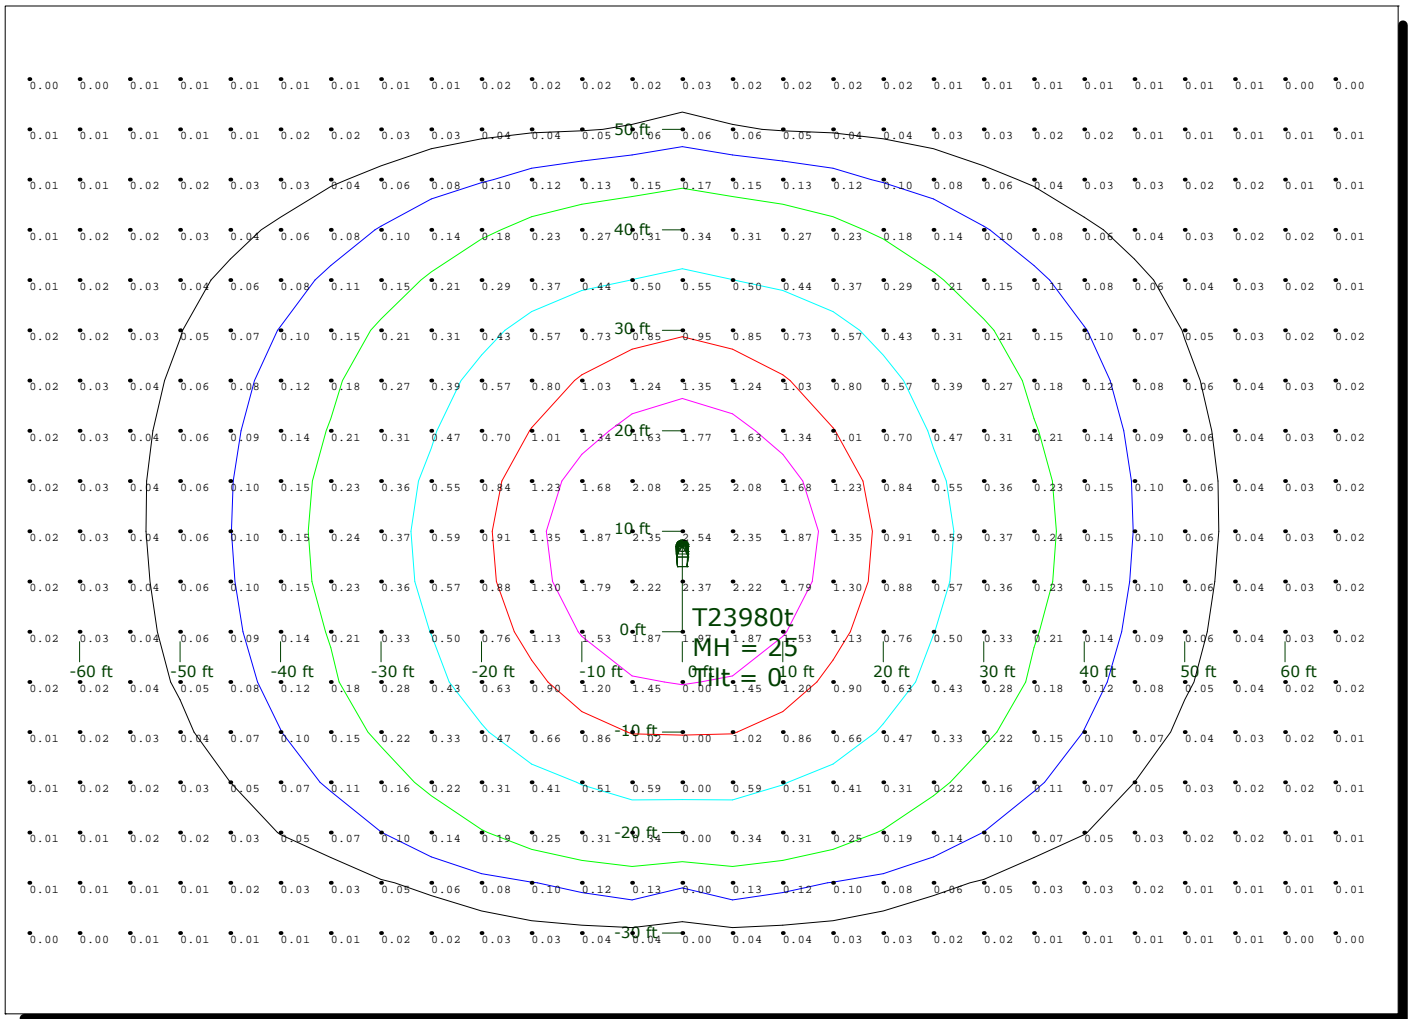

Photometric Template
 Cobrahead 4Q-DSC Lens
 60w on UA8 at 25'-0" MH
 Model No.: CHS-Q4-T2-A-60

SOL Inc.,
 3210 SW 42nd Avenue
 Palm City, FL 34990
 Tel. 772-286-9461
 info@solarlighting.com

Date:2/10/2011

Page 1 of 1

Luminaire Schedule

Symbol	Qty	Label	Arrangement	LLF	Description
	1	T23980t	SINGLE	0.750	CHS-Q4-T2-A-60 on UA8 (Maintained)

Calculation Points taken at Grade

Calculation Summary

Label	CalcType	Units	Avg	Max	Min	Avg/Min	Max/Min
5ft x 5ft CalcPts	Illuminance	Fc	0.29	2.54	0.00	N.A.	N.A.

Luminaire Location Summary

SeqNo	Label	X	Y	Z	Orient	Tilt
1	T23980t	0	0	25	90	0